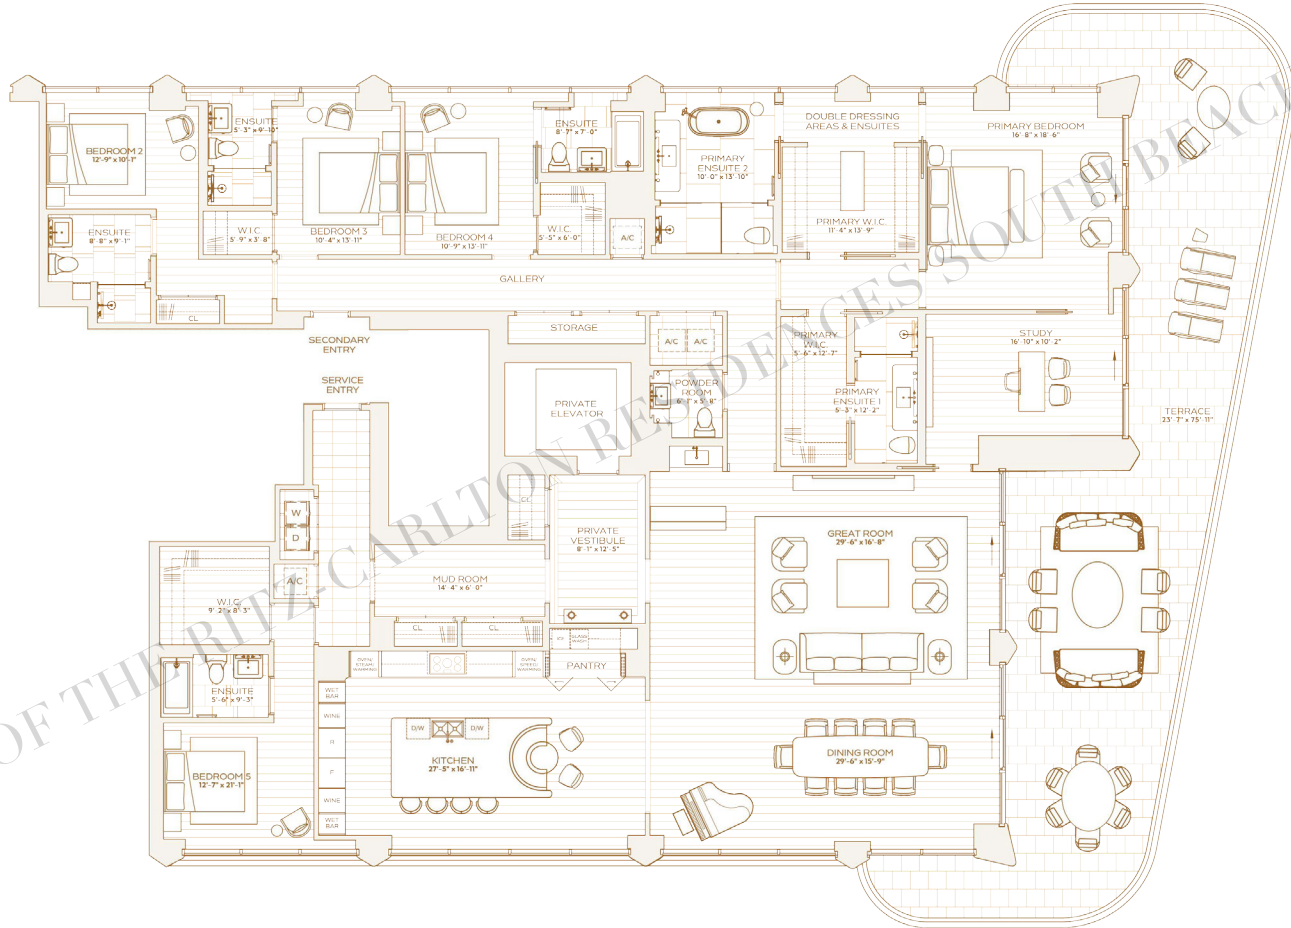

RESIDENCE A LEVEL 14 - 16

FIVE BEDROOMS
STUDY
SIX BATHROOMS
POWDER ROOM

INTERIOR
4,520 SQ. FT. / 420 SQ. M

EXTERIOR
1,040 SQ. FT. / 97 SQ. M

TOTAL
5,560 SQ. FT. / 517 SQ. M

OCEAN